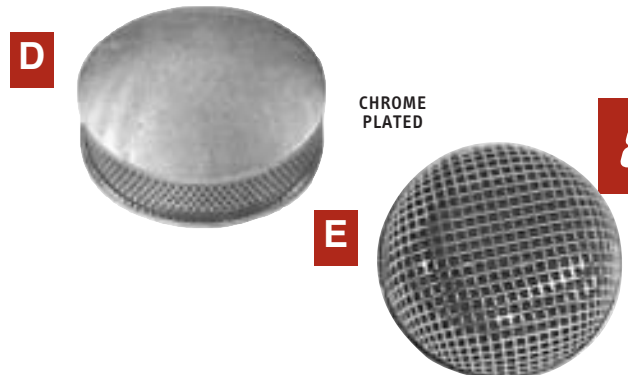

## B. DRILLED DISC AIR CLEANER

For Bendix, Tillotson, Keihin (except "CV") and S&S (except Super "E" & Super "G") carburetors. Complete with washable foam element & mounting hardware.

12-251 Air cleaner. Replaces OEM 80040-81. SOLD EACH  
12-190 Replacement element for above part No. 12-251. OEM 29085-81.

## C. EARLY H-D® STYLE AIR FILTERS

7" Diameter x 2-1/2" thick. Same size & shape as the old round H-D® air filter. Fits Bendix, Tillotson and Keihin.

12-122 With engraved motorcycle logo. SOLD EACH  
12-259 Plain chrome plated cover.  
12-178 Unifilter element only for above air cleaners.  
12-131 K&N element only for above air cleaners.  
12-229 Accel element only for above air cleaners.

## D. ROUND AIR FILTER

The high performance round-style air filter adds class. Fits H-D® Bendix, Tillotson, Keihin and S&S carbs. The dimensions are 5-1/2" diameter x 1-3/4" thick.

12-117 Plain round air filter. SOLD EACH  
12-244 Unifilter element only for above air cleaner.

## E. ROUND RAM-FLO AIR FILTER

Improve the performance of your motorcycle with the Ram-Flo Air Filter that remains efficient where air demands are high. Flame retardant, washable in soap & water & designed to run dry.