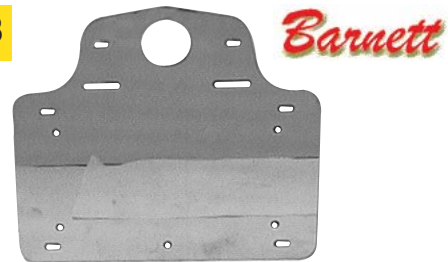

This light and license mounting plate adapts to most any cycle. It's made from heavy 18 gauge steel, and measures 7" wide and 7" high.

- 11-39 Fits taillights part No. 8-73, 8-79, 8-185, and 8-186. SOLD EACH

C. CHROME LICENSE PLATE HOLDERS

Chrome license plate holder used on most model H-D®. Mounts in stock location of original.

- 11-44 License bracket; 2 hole. OEM 59995-55A. SOLD EACH
- 11-99 License bracket; 3 hole. OEM 59998-75T.

Chrome Horse® license bracket screw kit with stainless steel button head allen screws and nylon insert lock nuts.

- 40-552 Fits all models with 3 hole license plate bracket.
- 40-553 Fits all models with 2 hole license plate bracket.

SOLD AS KIT

89-688

B

D. LAY DOWN LICENSE PLATE BRACKET

Die cast chrome plated license plate bracket has 3 hole mounting like stock H-D® bracket. Rubber spacers help eliminate vibration, and lets you adjust plate angle.